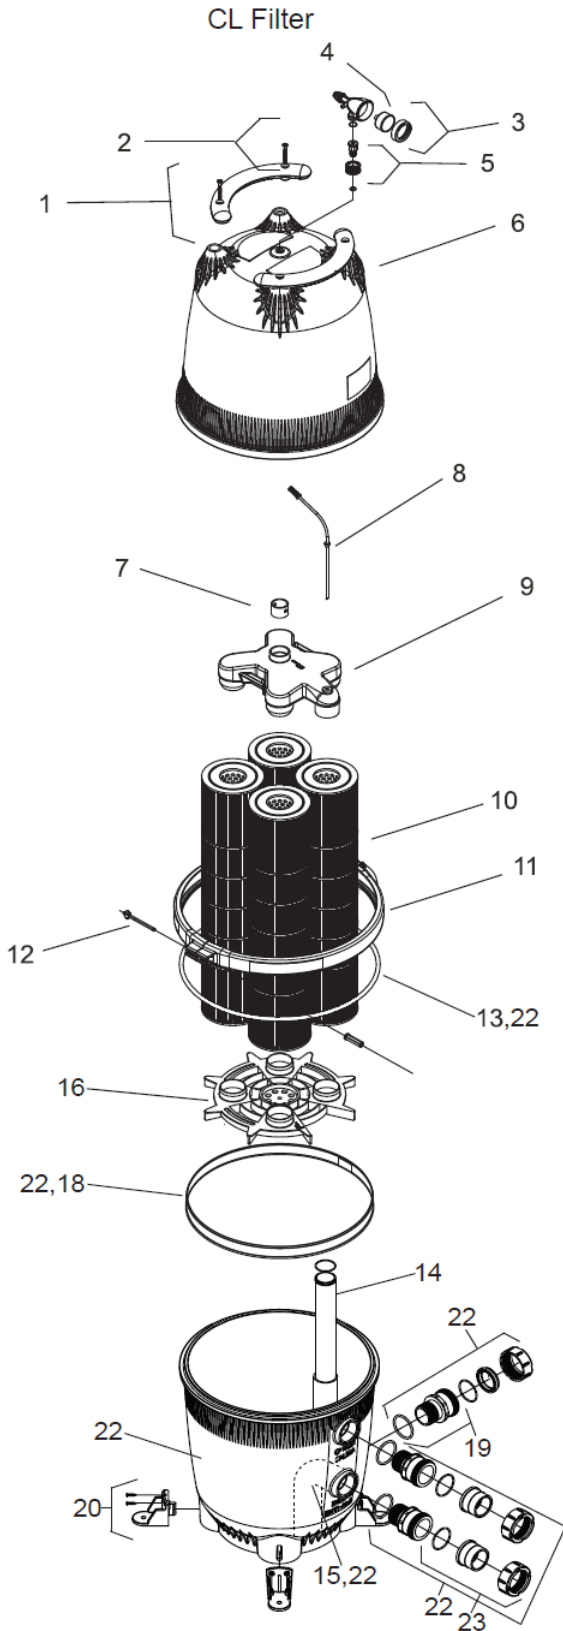

Jandy CL and CV Cartridge Filter Parts Diagram: Models CL340, CV340, CL460, CV460, CL580, CV580

## Parts Key

No.	Description	Model No.	Part No.
1	Handle Assembly w/ hardware (set of 2)	All	R0357100
2	Handle Hardware (set of 4)	All	R0359900
3	Gauge/Air Release Assembly	All	R0357200
4	Pressure Gauge	All	R0359600
5	Tank Adapter w/O-ring - Union	All	R0552000
6	Tank Top 580	R0357300	
	Tank Top 340,460	R0554700	
7	Top Spacer	All	R0357700
8	Breather Tube Assembly	All	R0358700
9	Manifold Assembly	All	R0357600
10	Filter Cartridge, 145 sq. ft. (4 required)	580	R0357900
	Filter Cartridge, 115 sq. ft. (4 required)	460	R0554600
	Filter Cartridge, 85 sq. ft. (4 required)	340	R0554500
11	Tank Clamp Ring w/Rod Assembly	All	R0357400
12	Threaded Rod and Retainer	All	R0357500
13	Tank O-ring	All	R0357800
14	Outlet Tube/Elbow Assembly w/ O-rings	All	R0555100
15	Inlet Elbow w/O-ring	All	R0358400
16	Filter Cartridge Support	All	R0358500
17	O-ring Replacement Kit (not shown)	All	R0358000
18	Ring, Retaining	All	R0405200
19	Bulkhead Assembly w/O-ring, CV Filter	All	R0465600
20	Anchor Bracket (Qty 4)	All	R0465500
21	Tank Bottom Assembly, CV Filter	All	R0465400
22	Tank Bottom Assembly, CL Filter	All	R0466500
23	Universal Half Unions (Set of 3) and Drain Plug Cap	All	R0461800
24	Sweep Elbow (Not Shown)	All	SEFL1002