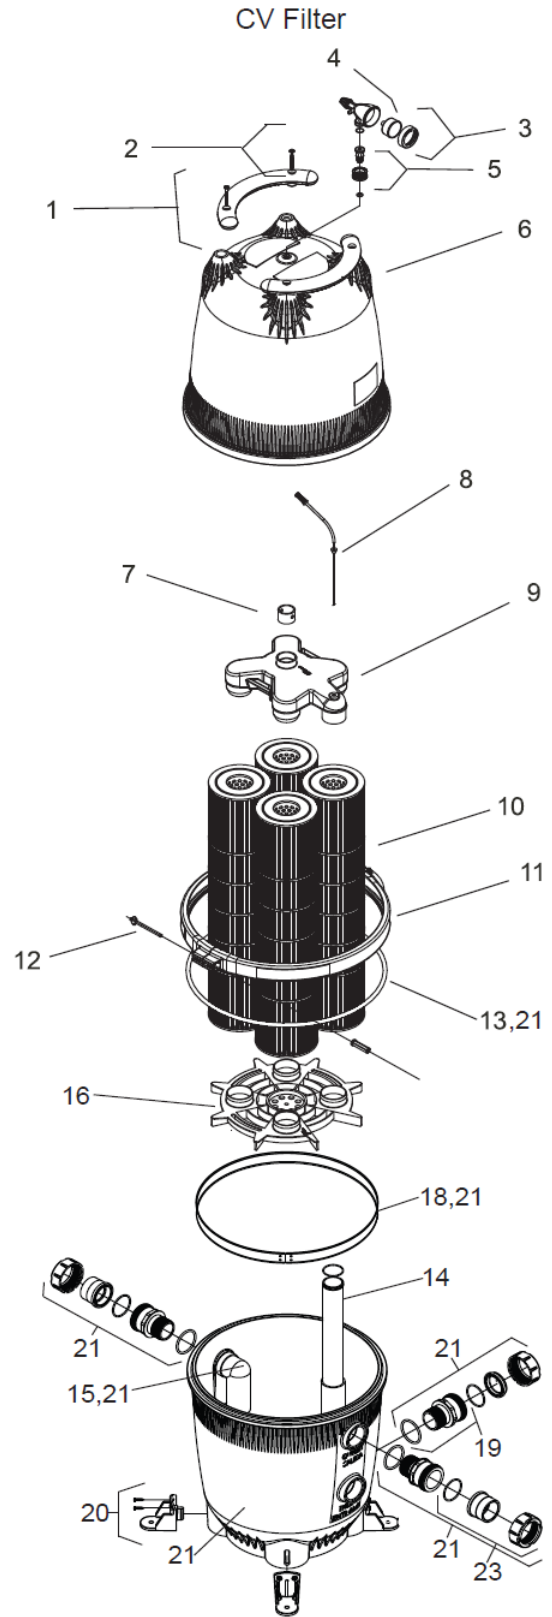

Jandy CL and CV Cartridge Filter Parts Diagram: Models CL340, CV340, CL460, CV460, CL580, CV580

## Parts Key

No.	Description	Model No.	Part No.
1	Handle Assembly w/ hardware (set of 2)	All	R0357100
2	Handle Hardware (set of 4)	All	R0359900
3	Gauge/Air Release Assembly	All	R0357200
4	Pressure Gauge	All	R0359600
5	Tank Adapter w/O-ring - Union	All	R0552000
6	Tank Top 580	R0357300	
	Tank Top 340,460	R0554700	
7	Top Spacer	All	R0357700
8	Breather Tube Assembly	All	R0358700
9	Manifold Assembly	All	R0357600
10	Filter Cartridge, 145 sq. ft. (4 required)	580	R0357900
	Filter Cartridge, 115 sq. ft. (4 required)	460	R0554600
	Filter Cartridge, 85 sq. ft. (4 required)	340	R0554500
11	Tank Clamp Ring w/Rod Assembly	All	R0357400
12	Threaded Rod and Retainer	All	R0357500
13	Tank O-ring	All	R0357800
14	Outlet Tube/Elbow Assembly w/ O-rings	All	R0555100
15	Inlet Elbow w/O-ring	All	R0358400
16	Filter Cartridge Support	All	R0358500
17	O-ring Replacement Kit (not shown)	All	R0358000
18	Ring, Retaining	All	R0405200
19	Bulkhead Assembly w/O-ring, CV Filter	All	R0465600
20	Anchor Bracket (Qty 4)	All	R0465500
21	Tank Bottom Assembly, CV Filter	All	R0465400
22	Tank Bottom Assembly, CL Filter	All	R0466500
23	Universal Half Unions (Set of 3) and Drain Plug Cap	All	R0461800
24	Sweep Elbow (Not Shown)	All	SEFL1002